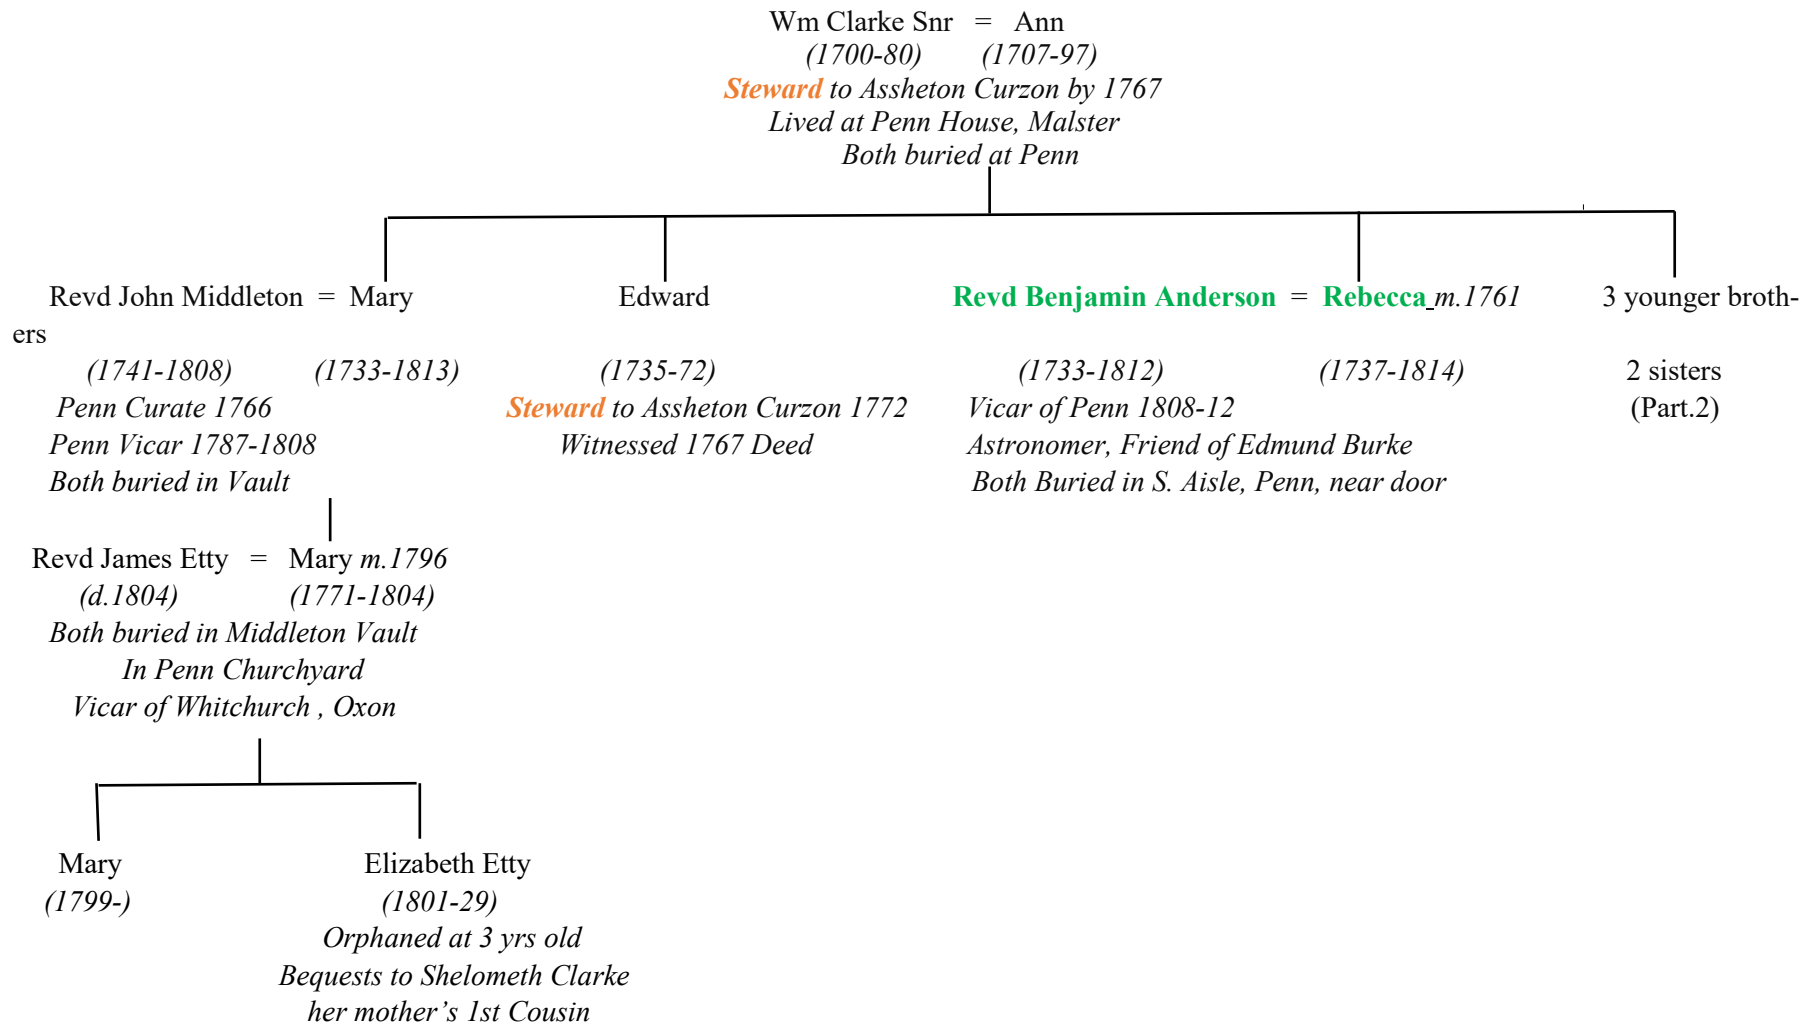

The Clarke Family Tree (Part 1)

1753: The dating changed from Old to New Style

Rev'd Benjamin Anderson = Rebecca : Portraits on website