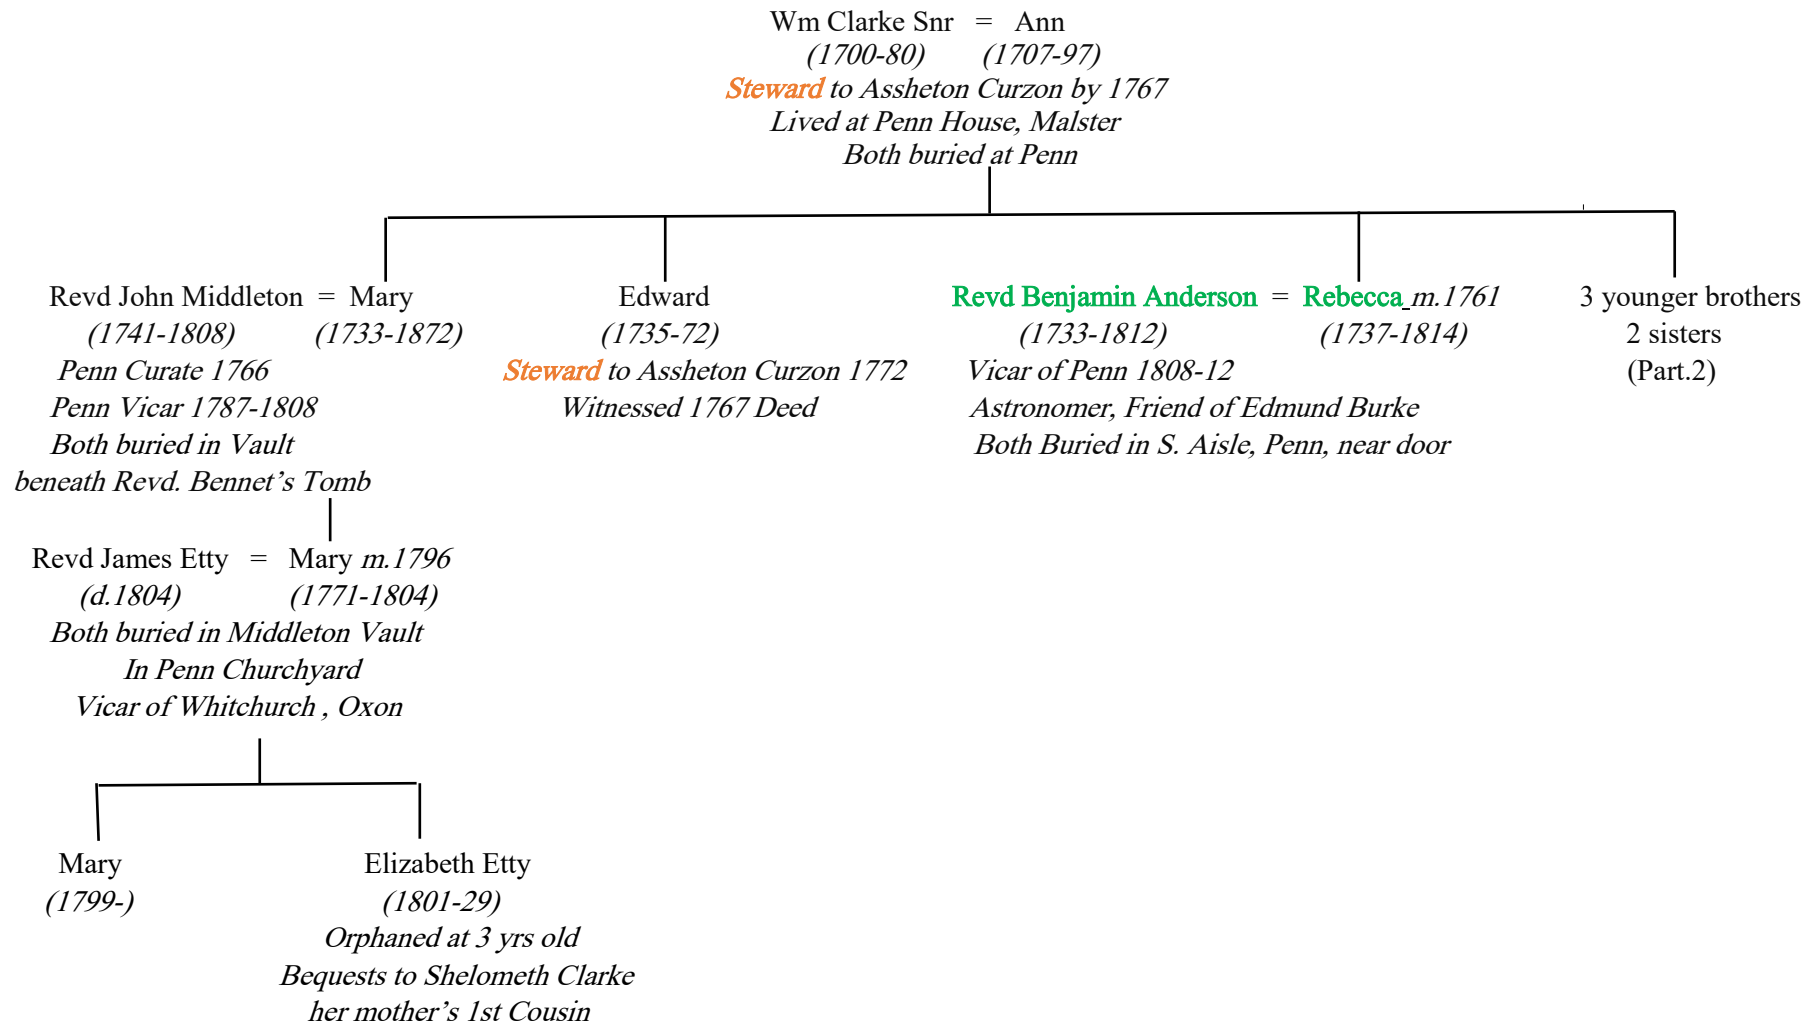

The Clarke Family Tree (Part 1)

1753: The dating changed from Old to New Style

Revd Benjamin Anderson = Rebecca : Portraits on website